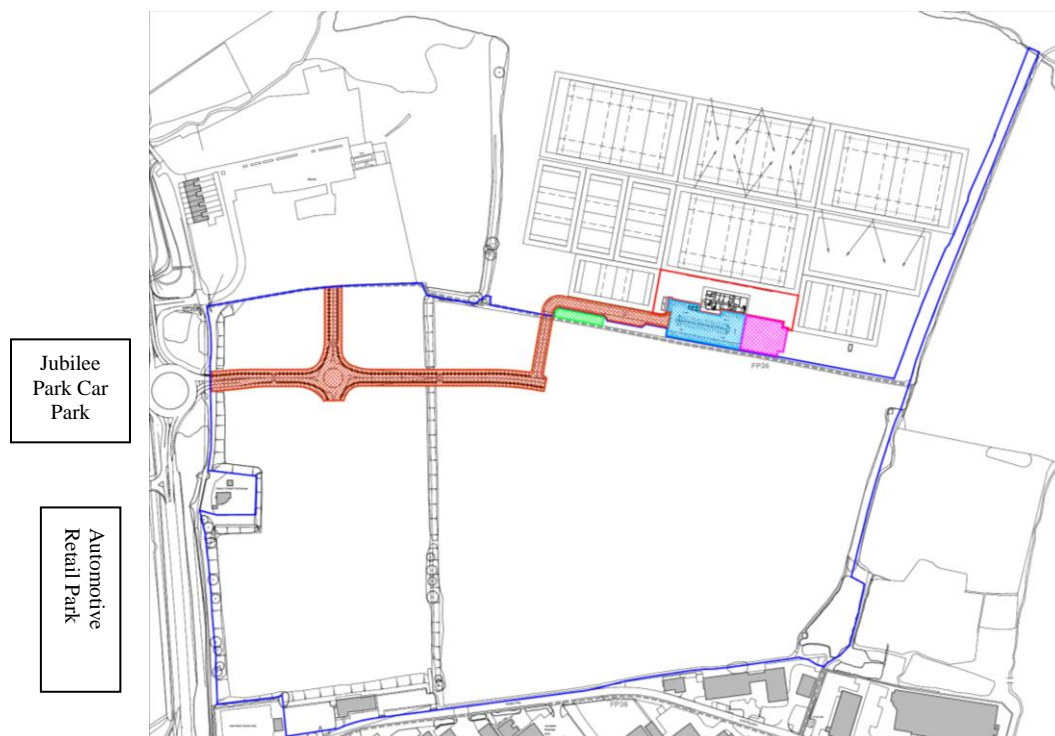

Westcliff Rugby Football Club Relocation

Our New Address (not currently on Sat Nav)

Westcliff Rugby Club

The Gables
Airport Business Park Southend
Cherry Orchard Way
Rochford
Essex
SS4 1YG

Directions:

Satellite navigation systems are yet to catch up, so head for the following address, and take the roundabout exit opposite the Jubilee Park carpark:

6 Cherry Orchard Way, Rochford, SS4 1GP

Then follow the new spine road, which runs along the back of the old playing fields, to the end turn left then right to reach the new clubhouse.

More detail from the direction of the A127:

Make your way to Cherry Orchard Way using your Sat Nav and continue to the second round about (passing the Automotive Retail Park on your left hand side). At the second roundabout on Cherry Orchard Way turn right and follow the new road to the end and to the Club.

More detail from the Rochford direction (Hall Road):

From Hall Road turn onto Cherry Orchard Way and continue to the first round about and take a left turn and follow the new road to the end and to the Club.